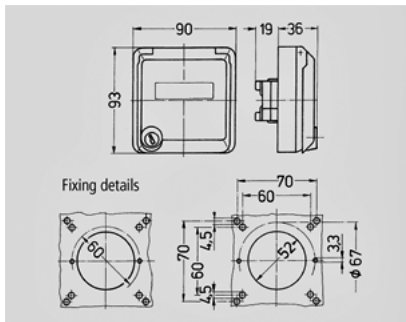

Cepex enclosure - Part no. 4302

- grey
- as panel mounted receptacle
- for installation of RJ45 data port receptacles
- 2 keys
- with identical locks: part no + index G

Technical information**Description**

for TKM type KDMF, also suited for data modules of Telegärtner (AMJ 45 Up/O, Cat.6a) and Nexans (LANmark-6 Snap-in Connector with jumper ring Modular Outlet 50)

Drawing
1 MB 305

Dim. in mm