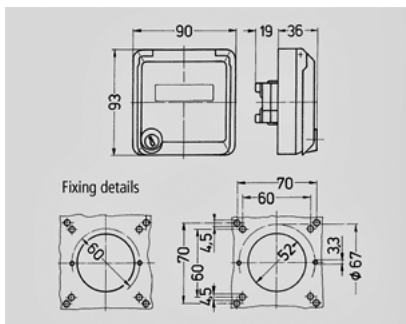

Cepex enclosure - Part no. 4304

- alpine white
- as panel mounted receptacle
- for installation of RJ45 data port receptacles
- 2 keys
- with identical locks: part no + index G

Technical information

Description

for TKM type KDMF, also suited for data modules of Telegärtner (AMJ 45 Up/O, Cat.6a) and Nexans (LANmark-6 Snap-in Connector with jumper ring Modular Outlet 50)

Drawing
1 MB 305

Dim. in mm