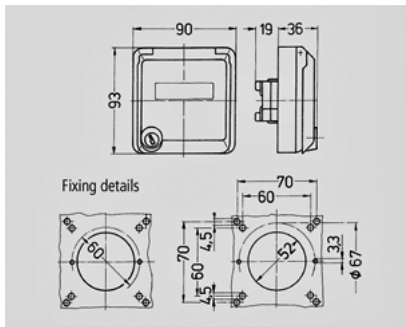

**Cepex enclosure - Part no. 4322**

- grey
- as panel mounted receptacle
- for installation of RJ45 data port receptacles
- 2 keys
- with identical locks: part no + index G

## Technical information

Description for Rutenbeck type UP0S

Drawing  
1 MB 305

Dim. in mm