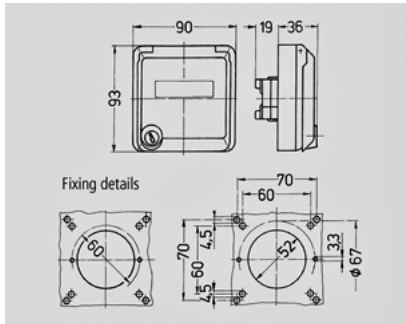

Cepex enclosure - Part no. 4342

- grey
- as panel mounted receptacle
- for installation of RJ45 data port receptacles
- 2 keys
- with identical locks: part no + index G

Technical information

Description	for BTR type E-DAT module, also suited for LEONI MegaLine
-------------	---

Drawing
1 MB 305

Dim. in mm