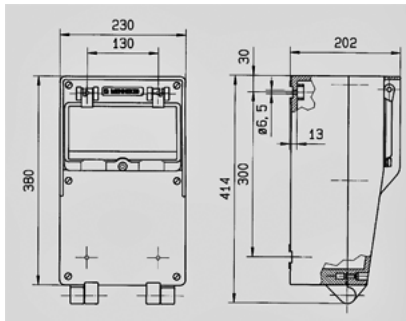

EverGUM receptacle combination - Part no. 70004

- solid rubber enclosure, signal yellow RAL 1003
- pre-wired for installation

Technical information

Fitted with	2 CEE 32A, 5p, 400V 2 SCHUKO® 16A, 230V
Fusing	1 RCD 63A, 4p, 0.03A 2 MCB's 32A, 3p, C 2 MCB's 16A, 1p, B
Pre-fuse max.	63 A
InA	44 A
RDF	0,55
Connection/feeder cable	for 1 cable up to 5 x 25 mm ²
Enclosure size	380 x 230 mm (H x W)
Protection type	IP 44

Drawing
5 MB 42

Dim. in mm