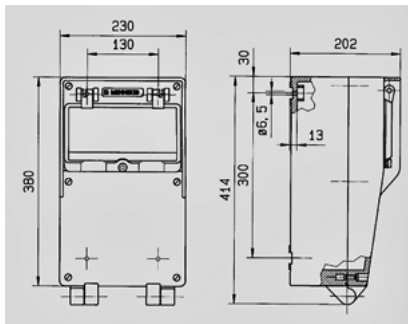

EverGUM receptacle combination - Part no. 70005

- solid rubber enclosure, signal yellow RAL 1003
- pre-wired for installation

Technical information

Fitted with	1 CEE 32A, 5p, 400V 1 CEE 16A, 5p, 400V 2 SCHUKO® 16A, 230V
Fusing	1 RCD 63A, 4p, 0.03A 1 MCB 32A, 3p, C 1 MCB 16A, 3p, C 1 MCB 16A, 1p, B
Pre-fuse max.	100 A
InA	45 A
RDF	0,6
Connection/feeder cable	for 2 cables up to 5 x 25 mm ²
Enclosure size	380 x 230 mm (H x W)
Protection type	IP 44

 Drawing
 5 MB 42

Dim. in mm