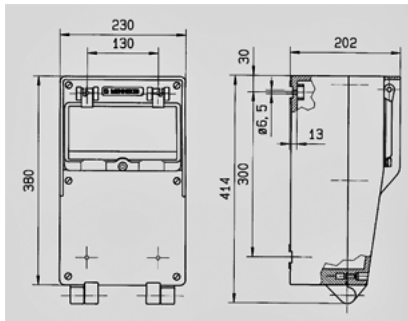

EverGUM receptacle combination - Part no. 70007

- solid rubber enclosure, signal yellow RAL 1003
- pre-wired for installation

Technical information

Fitted with	1 CEE 32A, 5p, 400V 1 CEE 16A, 5p, 400V 3 SCHUKO® 16A, 230V
Fusing	1 MCB 32A, 3p, C 2 MCB's 16A, 3p, C 3 MCB's 16A, 1p, B
Pre-fuse max.	100 A
InA	48 A
RDF	0,75
Connection/feeder cable	for 2 cables up to 5 x 25 mm ²
Enclosure size	380 x 230 mm (H x W)
Protection type	IP 44

 Drawing
5 MB 42

Dim. in mm