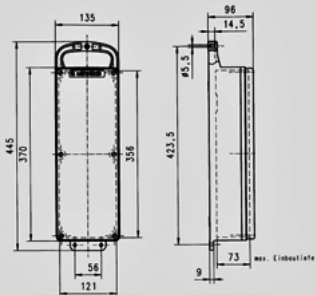

**EverGUM receptacle combination - Part no. 70027**

- solid rubber enclosure, signal yellow RAL 1003
- pre-wired for installation

## Technical information

Fitted with	4 SCHUKO® 16A, 230V
Fusing	1 RCD 25A, 2p, 0.03A
Pre-fuse max.	16 A
InA	16 A
RDF	1
Connection/feeder cable	2 m H07RN-F3G1.5 with plug SCHUKO® 16A, 230V
Enclosure size	445 x 135 mm (H x W)
Protection type	IP 44

Drawing  
5 MB 44

Dim. in mm