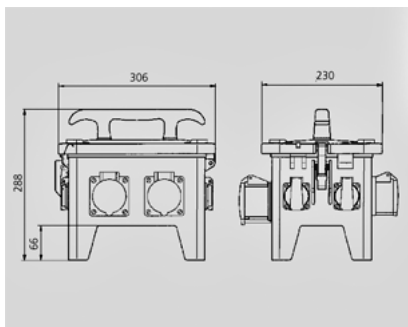

EverGUM receptacle combination - Part no. 70352

- solid rubber enclosure, signal yellow RAL 1003
- pre-wired for installation

Technical information

Fitted with	2 CEE 16A, 5p, 400V 4 SCHUKO® 16A, 230V
Fusing	1 RCD 40A, 4p, 0.03A
Pre-fuse max.	16 A
InA	16 A
RDF	1
Connection/feeder cable	2 m H07RN-F5G2.5 with CEE-plug 16A, 5p, 400V
Enclosure size	306 x 230 x 288 mm (L x W x H)
Protection type	IP 44

Drawing
5 MB 48a

Dim. in mm