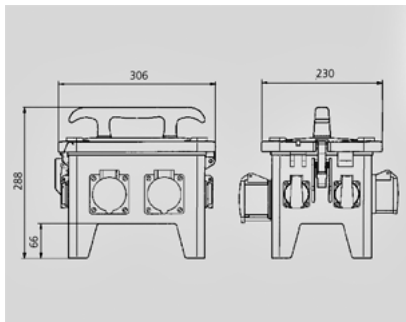

EverGUM receptacle combination - Part no. 70436

- solid rubber enclosure, signal yellow RAL 1003
- pre-wired for installation

Technical information

Fitted with	2 CEE 16A, 5p, 400V 4 SCHUKO® 16A, 230V
Fusing	1 RCD 40A, 4p, 0.03A 2 MCB's 16A, 3p, C 2 MCB's 16A, 1p, B
Pre-fuse max.	32 A
InA	28 A
RDF	0,45
Connection/feeder cable	2 m H07RN-F5G4 with CEE-plug 32A, 5p, 400V
Enclosure size	306 x 230 x 288 mm (L x W x H)
Protection type	IP 44

Drawing
5 MB 48a

Dim. in mm