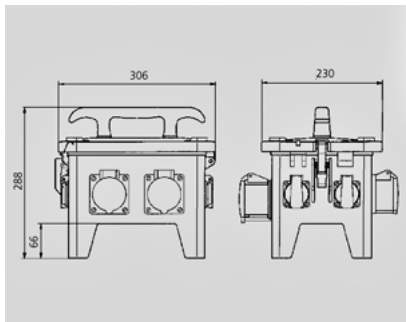

**EverGUM receptacle combination - Part no. 70437**

- solid rubber enclosure, signal yellow RAL 1003
- pre-wired for installation

## Technical information

Fitted with	2 CEE 16A, 5p, 400V 4 SCHUKO® 16A, 230V
Fusing	1 RCD 40A, 4p, 0.03A 2 MCB's 16A, 3p, C 4 MCB's 16A, 1p, B
Pre-fuse max.	32 A
InA	32 A
RDF	0,6
Connection/feeder cable	1 inlet 32A, 5p, 400V
Enclosure size	306 x 230 x 288 mm (L x W x H)
Protection type	IP 44

Drawing  
5 MB 48a

Dim. in mm