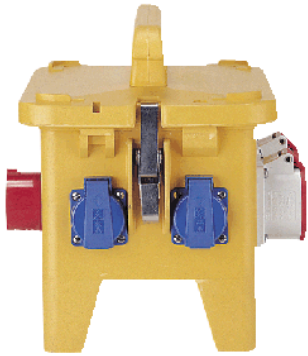

**EverGUM receptacle combination - Part no. 70437**

- solid rubber enclosure, signal yellow RAL 1003
- pre-wired for installation

## Technical information

Fitted with	2 CEE 16A, 5p, 400V 4 SCHUKO® 16A, 230V
Fusing	1 RCD 40A, 4p, 0.03A 2 MCB's 16A, 3p, C 4 MCB's 16A, 1p, B
Pre-fuse max.	32 A
InA	32 A
RDF	0,6
Connection/feeder cable	1 inlet 32A, 5p, 400V
Enclosure size	306 x 230 x 288 mm (L x W x H)
Protection type	IP 44