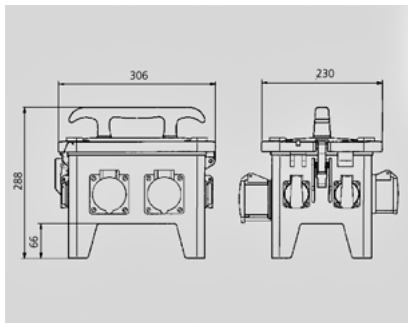

EverGUM receptacle combination - Part no. 70438

- solid rubber enclosure, signal yellow RAL 1003
- pre-wired for installation

Technical information

Fitted with	8 SCHUKO® 16A, 230V
Fusing	1 RCD 40A, 4p, 0.03A
Pre-fuse max.	16 A
InA	16 A
RDF	1
Connection/feeder cable	2 m H07RN-F5G2.5 with CEE-plug 16A, 5p, 400V
Enclosure size	306 x 230 x 288 mm (L x W x H)
Protection type	IP 44

Drawing
5 MB 48a

Dim. in mm