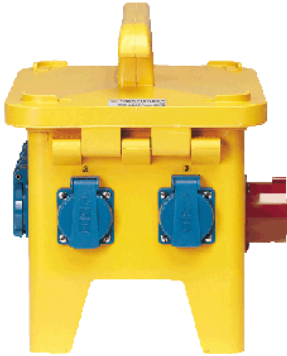

EverGUM receptacle combination - Part no. 70439

- solid rubber enclosure, signal yellow RAL 1003
- pre-wired for installation

Technical information

Fitted with	8 SCHUKO® 16A, 230V
Fusing	1 RCD 40A, 4p, 0.03A
Pre-fuse max.	16 A
InA	16 A
RDF	1
Connection/feeder cable	1 inlet 16A, 5p, 400V
Enclosure size	306 x 230 x 288 mm (L x W x H)
Protection type	IP 44

Drawing
5 MB 48a

Dim. in mm