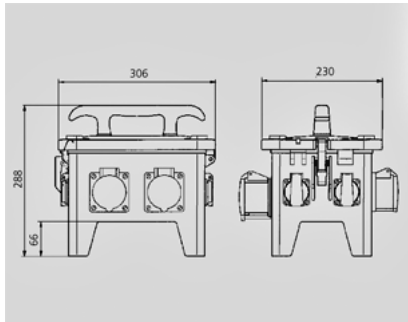

EverGUM receptacle combination - Part no. 70439

- solid rubber enclosure, signal yellow RAL 1003
- pre-wired for installation

Technical information

Fitted with	8 SCHUKO® 16A, 230V
Fusing	1 RCD 40A, 4p, 0.03A
Pre-fuse max.	16 A
InA	16 A
RDF	1
Connection/feeder cable	1 inlet 16A, 5p, 400V
Enclosure size	306 x 230 x 288 mm (L x W x H)
Protection type	IP 44

Drawing
5 MB 48a

Dim. in mm