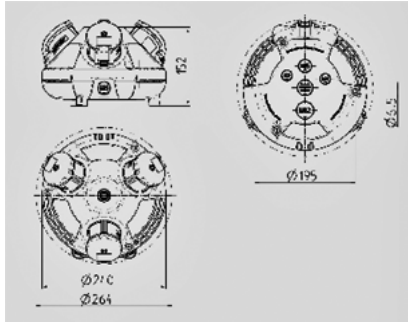

3KRAFT® - Part no. 94354GE

- pre-wired for installation
- back box in black
- hinged cover available in red (RO), yellow (GE) or silver (SI)
- enclosure and insert made of AMAPLAST

Technical information

Fitted with	2 SCHUKO® 16A, 230V 1 RJ45 double data port cat.6, 8/8
Connection/feeder cable	for 1 cable up to 3 x 6 mm ²

Drawing
1 MB 442

Dim. in mm