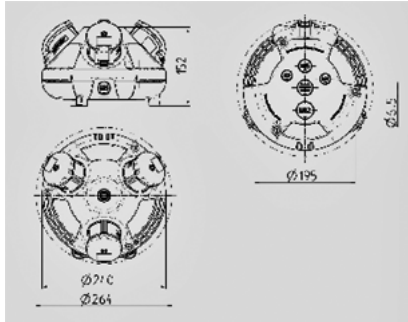

3KRAFT® - Part no. 94354RO

- pre-wired for installation
- back box in black
- hinged cover available in red (RO), yellow (GE) or silver (SI)
- enclosure and insert made of AMAPLAST

Technical information

Fitted with	2 SCHUKO® 16A, 230V 1 RJ45 double data port cat.6, 8/8
Connection/feeder cable	for 1 cable up to 3 x 6 mm ²

Drawing
1 MB 442

Dim. in mm