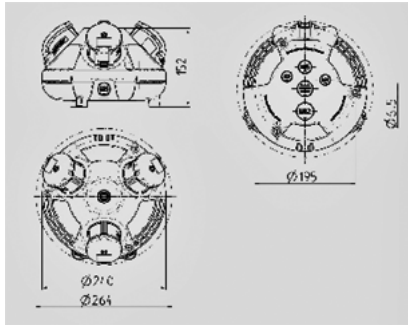

**3KRAFT® - Part no. 94354SI**

- pre-wired for installation
- back box in black
- hinged cover available in red (RO), yellow (GE) or silver (SI)
- enclosure and insert made of AMAPLAST

## Technical information

Fitted with	2 SCHUKO® 16A, 230V 1 RJ45 double data port cat.6, 8/8
Connection/feeder cable	for 1 cable up to 3 x 6 mm <sup>2</sup>

Drawing  
1 MB 442  
Dim. in mm