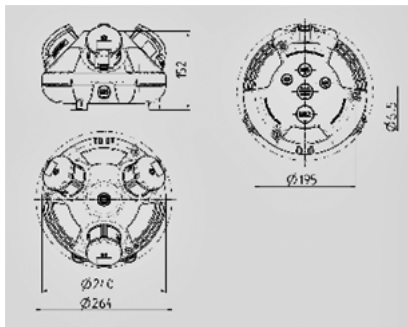

3KRAFT® - Part no. 94355GE

- pre-wired for installation
- back box in black
- hinged cover available in red (RO), yellow (GE) or silver (SI)
- enclosure and insert made of AMAPLAST

Technical information

Fitted with	1 CEE 16A, 5p, 400V 1 SCHUKO® 16A, 230V 1 RJ45 double data port cat.6, 8/8
Connection/feeder cable	for 1 cable up to 5 x 10 mm ²

 Drawing
 1 MB 442

Dim. in mm