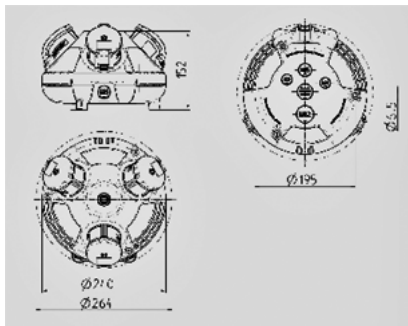

3KRAFT® - Part no. 94355RO

- pre-wired for installation
- back box in black
- hinged cover available in red (RO), yellow (GE) or silver (SI)
- enclosure and insert made of AMAPLAST

Technical information

Fitted with	1 CEE 16A, 5p, 400V 1 SCHUKO® 16A, 230V 1 RJ45 double data port cat.6, 8/8
Connection/feeder cable	for 1 cable up to 5 x 10 mm ²

Drawing
1 MB 442

Dim. in mm