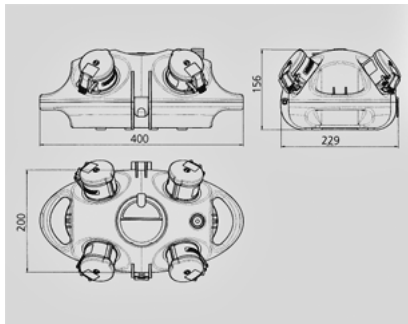

AirKRAFT® - Part no. 94553GE

- pre-wired for installation
- back box in black
- hinged cover available in red (RO), yellow (GE) or silver (SI)
- enclosure and insert made of AMAPLAST
- fusing behind a transparent cover

Technical information

Fitted with	2 CEE 16A, 5p, 400V 2 SCHUKO® 16A, 230V
Fusing	1 RCD 40A, 4p, 0.03A
Connection/feeder cable	for 1 cable up to 5 x 10 mm ²
Protection type	IP 44

Drawing
1 MB 441

Dim. in mm