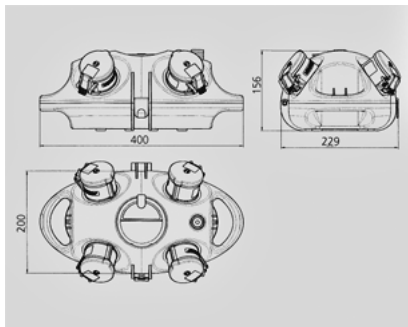

AirKRAFT® - Part no. 94553RO

- pre-wired for installation
- back box in black
- hinged cover available in red (RO), yellow (GE) or silver (SI)
- enclosure and insert made of AMAPLAST
- fusing behind a transparent cover

Technical information

Fitted with	2 CEE 16A, 5p, 400V 2 SCHUKO® 16A, 230V
Fusing	1 RCD 40A, 4p, 0.03A
Connection/feeder cable	for 1 cable up to 5 x 10 mm ²
Protection type	IP 44

Drawing
1 MB 441

Dim. in mm