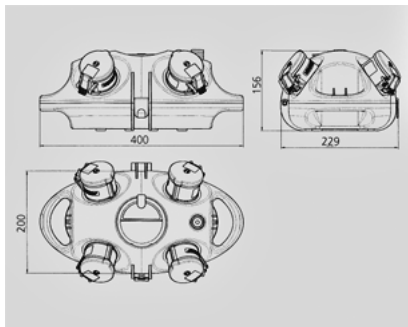

**AirKRAFT® - Part no. 94553SI**

- pre-wired for installation
- back box in black
- hinged cover available in red (RO), yellow (GE) or silver (SI)
- enclosure and insert made of AMAPLAST
- fusing behind a transparent cover

## Technical information

Fitted with	2 CEE 16A, 5p, 400V 2 SCHUKO® 16A, 230V
Fusing	1 RCD 40A, 4p, 0.03A
Connection/feeder cable	for 1 cable up to 5 x 10 mm <sup>2</sup>
Protection type	IP 44

Drawing  
1 MB 441

Dim. in mm