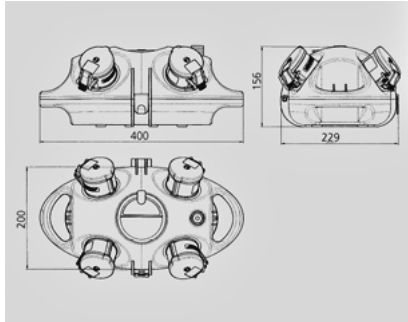

AirKRAFT® - Part no. 94554SI

- pre-wired for installation
- back box in black
- hinged cover available in red (RO), yellow (GE) or silver (SI)
- enclosure and insert made of AMAPLAST

Technical information

Fitted with	3 SCHUKO® 16A, 230V 1 RJ45 double data port cat.6, 8/8
Connection/feeder cable	for 1 cable up to 5 x 10 mm ²

Drawing
1 MB 441

Dim. in mm