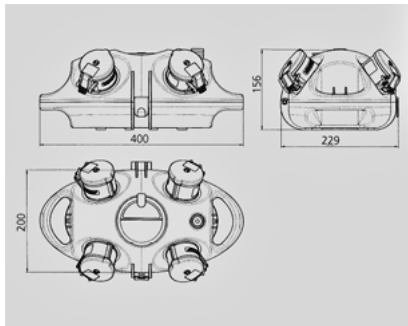

**AirKRAFT® - Part no. 94564SI**

- pre-wired for installation
- back box in black
- hinged cover available in red (RO), yellow (GE) or silver (SI)
- enclosure and insert made of AMAPLAST
- fusing behind a transparent cover

## Technical information

Fitted with	1 CEE 32A, 5p, 400V 1 CEE 16A, 5p, 400V 2 SCHUKO® 16A, 230V
Fusing	1 MCB 16A, 3p, C 1 MCB 16A, 1p, B
Pre-fuse max.	32 A
InA	32 A
RDF	1
Connection/feeder cable	for 1 cable up to 5 x 10 mm <sup>2</sup>
Protection type	IP 44

Drawing  
1 MB 441

Dim. in mm