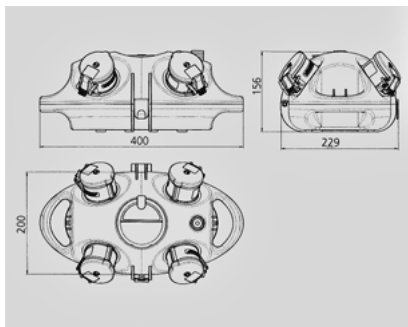

**AirKRAFT® - Part no. 94566RO**

- pre-wired for installation
- back box in black
- hinged cover available in red (RO), yellow (GE) or silver (SI)
- enclosure and insert made of AMAPLAST
- fusing behind a transparent cover

## Technical information

Fitted with	4 SCHUKO® 16A, 230V
Fusing	1 RCD 40A, 4p, 0.03A
Connection/feeder cable	for 1 cable up to 5 x 6 mm <sup>2</sup>
Protection type	IP 44

Drawing  
1 MB 441  
Dim. in mm